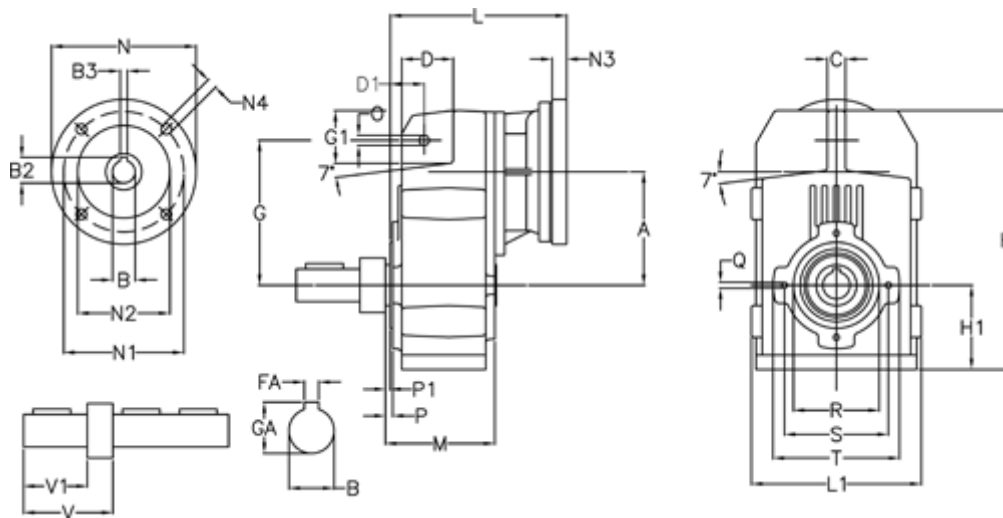

Article number: 29560502381230
 Description: Shaft mounted gear
 A512R-23,8-P80B5

Measures

A = 211.30	FA = 14	M = 163.0	Q = M12x19
B = 50	G = 278	N = 200	R = 180
B1 = 19	G1 = 105.5	N1 = 165	S = 215
B2 = 21.8	GA = 53.5	N2 = 130	T = 250
B3 = 6	H = 479.0	N4 = M10x20	V = 146.5
C = 20	H1 = 144.0	O = 22	V1 = 100
D = 93.5	L = 287.5	P = 8.5	
D1 = 65.0	L1 = 273	P1 = 4.5	